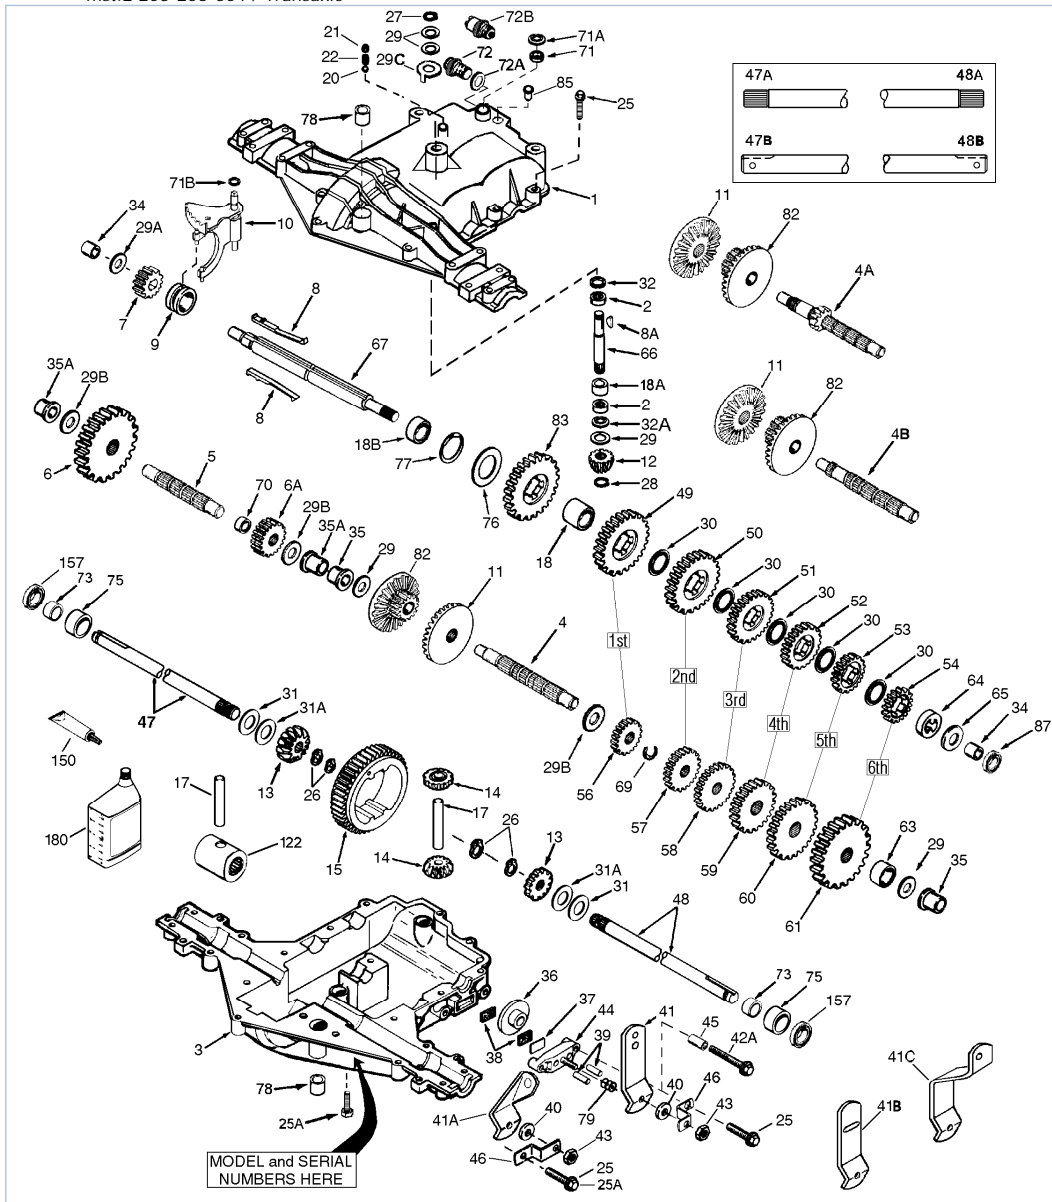

mst.2 206-206-504 / Transaxle

Part List

mst.2 206-206-504 / Transaxle

REF #	ITEM #	DESCRIPTION	QTY	REMARK
1	772137	Transaxle Cover	1	
2	780086A	Needle Bearing	2	
3	770123	Transaxle Case	1	
4	776395	Countershaft	1	
5	776397	Output Shaft	1	
6	778331	Spur Gear (38 teeth)	1	
6A	778332	Spur Gear (15 teeth-steel)	1	
7	778330	Spur Gear (11 teeth-steel)	1	
8	792136A	Shift Key	2	
9	784352	Shift Collar	1	
10	784378	Shift Rod & Fork	1	
11	778334	Bevel Gear (30 teeth)	1	
12	778309	Input Bevel Pinion (13 teeth)	1	
13	778221	Bevel Gear (16 teeth)	2	
14	778068	Bevel Pinion (16 teeth)	2	
15	778312A	Ring Gear (43 teeth)	1	
17	786139	Drive Pin	1	
18	786102	Spacer	1	
20	792077A	Ball 5/16" dia	1	
21	792078	Set Screw 3/8-16 x 3/8"	1	
22	792079	Spring	1	
25	792073A	Screw 1/4-20 x 1-1/4"	18	
26	792125	Retaining Ring (pkg of 2)	4	
27	792035	Retaining Ring	1	
28	788040	Retaining Ring	1	
29	780072	Washer	6	
29A	780160	Washer	1	
30	780108	Washer	5	
31	780001	Washer (.056 wide) (USE AS NEEDED)	2	
31A	780195	Flat Washer (.062 wide)	2	
32	788083	Oil Seal 5/8"	1	
34	780194	Bushing	2	
35	780193	Flanged Bushing	4	
36	790075	Brake Disk	1	
37	790007	Brake Pad Plate	1	
38	799021	Brake Pad (pkg of 2)	2	
39	786026	Dowel Pin	2	
40	792076A	Flat washer	1	
41	790023A	Brake Lever	1	
42	792073A	Screw 1/4-20 x 1-1/4"	1	
42A	792085A	Screw 1/4-20 x 2-1/4"	1	
43	792075	Locknut 5/16-24	1	
44	790025	Brake Pad Holder	1	
45	786066	Spacer	1	
46	786086	Brake Lever Bracket	1	
47	774638	Axle (12-3/8" long)	1	
48	774837	Axle (17" long)	1	
49	778356	Spur Gear (29 teeth)	1	
50	778338	Spur Gear (27 teeth)	1	
51	778354	Spur Gear (23 teeth)	1	
52	778313	Spur Gear (19 teeth)	1	
53	778350	Spur Gear (16 teeth-steel)	1	
54	778346	Spur Gear (15 teeth-steel)	1	
56	778355	Spur Gear (11 teeth-steel)	1	
57	778337	Spur Gear (13 teeth)	1	
58	778353	Spur Gear (17 teeth)	1	
59	778351	Spur Gear (21 teeth)	1	
60	778349	Spur Gear (24 teeth)	1	
61	778345	Spur Gear (25 teeth)	1	
65	780189	Washer	1	
66	776422	Input Shaft	1	